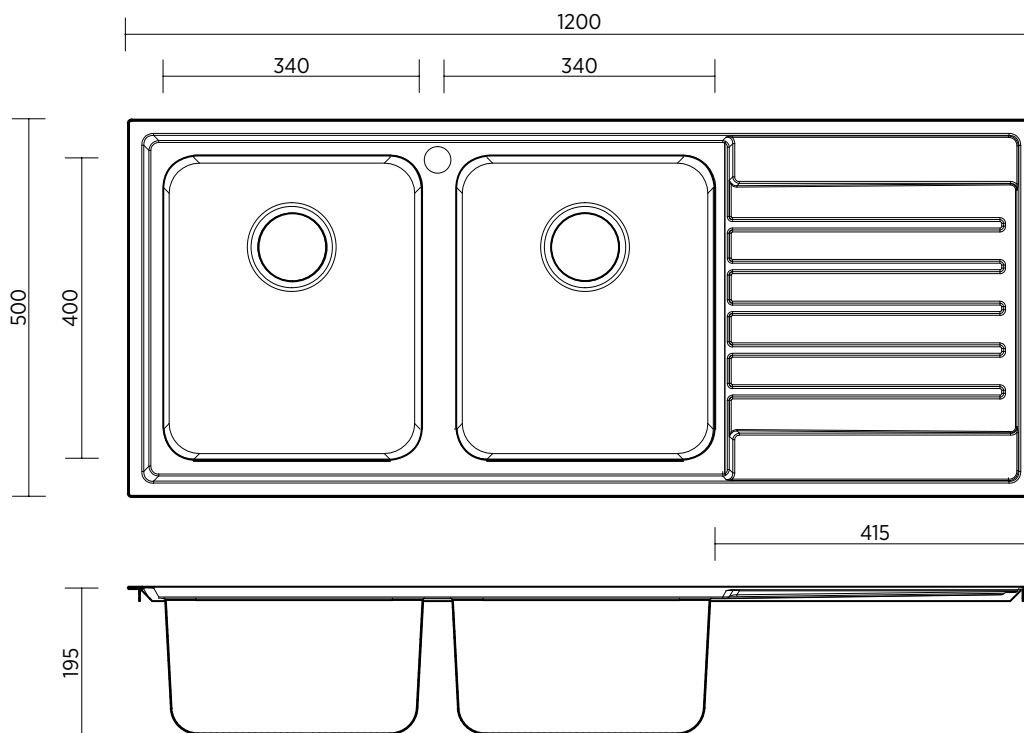

# KUBIC SKS-KA200

## Kubic Abovemount – Square, contemporary styling with deep bowls and a drainer

The simplicity, square lines and sleek satin finish of the Kubic series create a soft architectural aesthetic to complement contemporary and classic design influences.

- Square lines and silk finish
- 0.8mm thick premium 304 grade stainless steel
- Deep, large capacity bowls
- Easy to clean rounded corners
- Sound deadening
- Designer basket wastes

SUMMARY	Two bowls, one drainer on right or left
ORDER CODE	SKS-KA200-RD 1 taphole, drainer on right SKS-KA200-LD 1 taphole, drainer on left SKS-KA200-OT no taphole
WASTE	Includes 90 mm designer basket waste Optional overflow kit available
BOWL SIZE	Each bowl 340 x 400 mm, 190 mm deep
ACCESSORIES	A variety of accessories is available.

### Please note

- All measurements are in millimetres.
- Always use the actual product to verify cutout.
- Specifications may vary without notice as part of our continuous improvement practices.

DS-SKS-KA200 | v 2.0